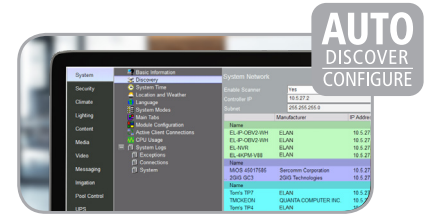

ELAN Discovery

Like all other ELAN Surveillance products, the ELAN EL-IP-OBV2 and EL-IP-OBV4 are embedded with the ELAN beacon, making them effortless to

install in an ELAN system. In the Configurator, ELAN Discovery scans your network, both wired and wireless, automatically discovering the SSIDs of available devices. With a click, the camera is configured and installed in the ELAN system. We've eliminated the need to use a secondary application to setup the device outside of ELAN—saving you substantial time on every surveillance installation.

The ELAN EL-IP-OBV2 and EL-IP-OBV4 cameras have the quality, reliability, best-in-class features and ELAN customer support that you and your clients rely on.

Comprehensive Surveillance

ELAN Surveillance cameras work seamlessly with the ELAN Network Video Recorder (EL-NVR Series) to create a surveillance ecosystem that excels in every application.