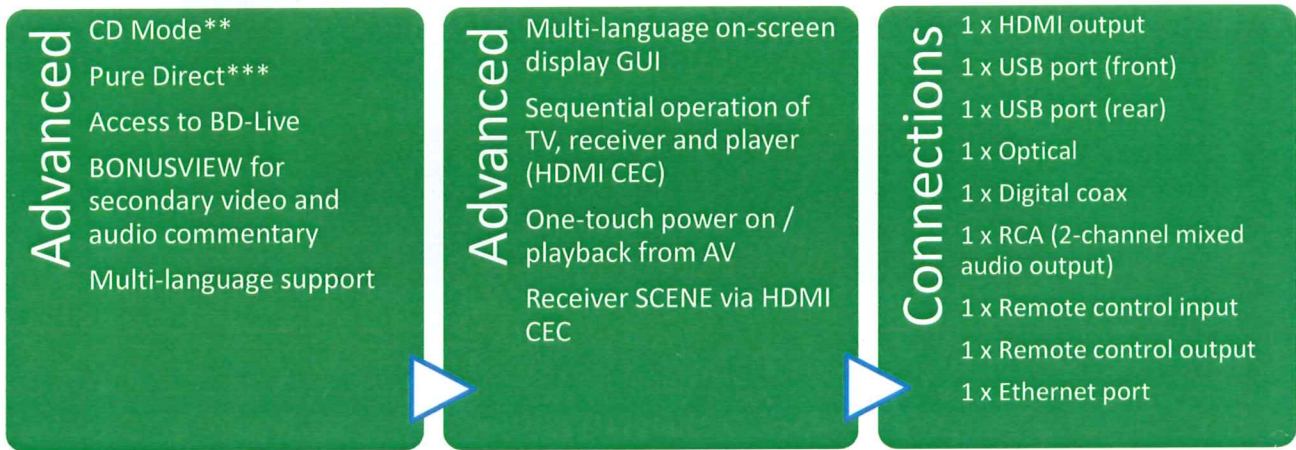

YAMAHA®

BD-A1060 Multi-Format Player

Network

- iPad / iPhone + Android app (AV Controller)*
- DLNA (PC/NAS)
- Software update via network
- WiFi + Ethernet
- Auto WiFi setup
- WiFi direct
- Miracast

Video

- 4K UHD upscaling
- Blu-ray 3D
- 1080p/24Hz HDMI
- Pure Direct for improved video performance
- x.v.Colour and Deep Colour compatibility
- Multi-region DVD playback
- Improved construction to reduce vibrations

Audio

- SACD playback
- DSD 2.8/5.6 MHz + DSD multichannel via HDMI
- HD audio bitstream
- Direct bitstream & multichannel Linear PCM via HDMI
- XLR + Unbalanced outputs
- 192kHz/32-bit DAC
- CD Mode for superior playback
- Pure Direct mode for audio

***Pure Direct Mode 1 turns off the front panel display and disables the HDMI video output – for top audio performance

Pure Direct Mode 2 turns off the front panel display – for top movie performance