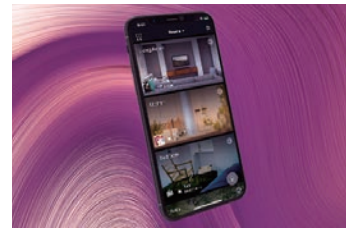

AV Setup Guide App

Offers expert guidance through installation, cable connections, and various other settings.