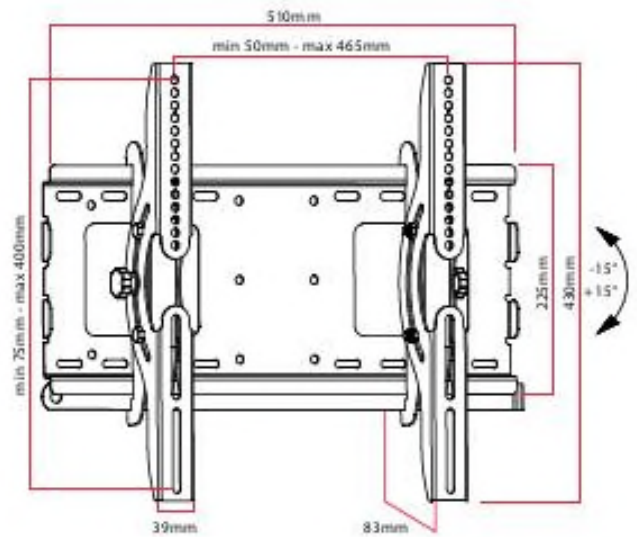

EZYmount

RED

By VENTURI

VMT-140

TILTING WALL MOUNT FOR 32" TO 55" LCD/LED SCREENS

Tilting Option
VMT-140 can be set with 0 tilt or has up to $\pm 15^\circ$ of tilt. Tilt is variable and easily adjusted

TILTING HEAVY DUTY WALL MOUNT FOR MEDIUM LCD/LED SCREENS 32" to 55"

- Ideal where a variable tilting mount is required
- 15° Both forward or back tilt with easy accessible lock knobs
- Only 76mm from wall to rear of screen
- VESA mounting – 100 x 100 to 400 x 400 patterns
- Can be fitted with padlock for added security (padlock not included)
- Comes with comprehensive mounting kit including M4, M6, and M8 screen screws
- Heavy duty, 35Kg (77lbs) maximum screen weight