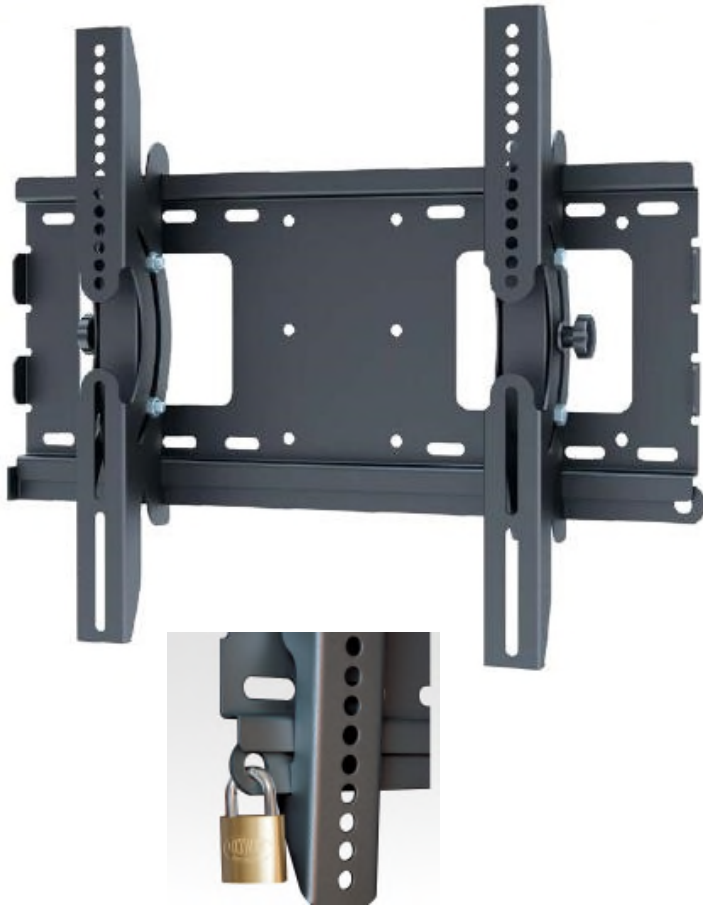

EZYmount

RED

By VENTURI

VMT-140

TILTING WALL MOUNT FOR 32" TO 55" LCD/LED SCREENS

Tilting Option
VMT-140 can be set with 0 tilt or has up to $\pm 15^\circ$ of tilt. Tilt is variable and easily adjusted

TILTING HEAVY DUTY WALL MOUNT FOR MEDIUM LCD/LED SCREENS 32" to 55"

- Ideal where a variable tilting mount is required
- 15° Both forward or back tilt with easy accessible lock knobs
- Only 76mm from wall to rear of screen
- VESA mounting – 100 x 100 to 400 x 400 patterns
- Can be fitted with padlock for added security (padlock not included)
- Comes with comprehensive mounting kit including M4, M6, and M8 screen screws
- Heavy duty, 35Kg (77lbs) maximum screen weight