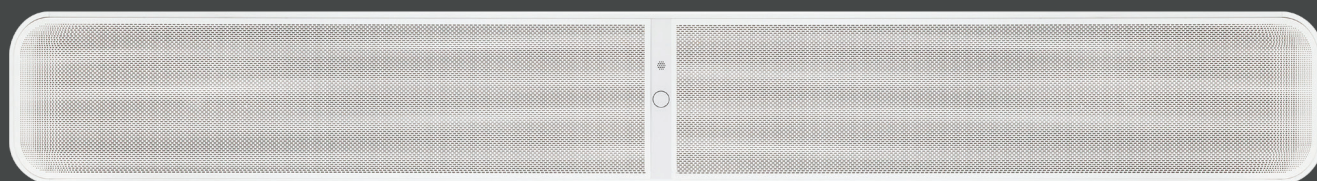

PULSE SOUNDBAR 2i

Wireless Streaming Sound System

STREAM YOUR SOUNDTRACK WITH ALL THE FEELS. The PULSE SOUNDBAR 2i delivers a fully immersive sonic experience that brings every soundtrack to life in vivid, cinematic detail. Designed to fit perfectly under your HD or 4K TV, the PULSE SOUNDBAR 2i is the world's first multi-room high-res soundbar to feature crystal clear, 24-bit resolution sound and audiophile-grade bass response – without a subwoofer. Stream movies, games and sports in true high fidelity. This is the soundbar your TV deserves.

SURROUND YOURSELF WITH SOUND. Whether it's the thunder of an explosion or the sharp, snap of a snare drum, the PULSE SOUNDBAR 2i allows you to create the most advanced Dolby Digital Surround system by adding a PULSE SUB and a pair of PULSE FLEX 2i speakers as dedicated rear channels, for every lush detail. Bluesound's first-ever wireless surround system turns your music, movies, sports, concerts and video games into a fully immersive sonic experience that delivers high on emotion.

RULE YOUR SONIC DOMAIN. The PULSE SOUNDBAR 2i now includes an HDMI ARC input to make controlling your audio entertainment more seamless than ever. AirPlay 2 is now built-in for easy integration into the Apple ecosystem, making the PULSE SOUNDBAR 2i the most complete home theater centerpiece. Bluetooth performance is also seriously stepped up with native support for aptX HD and the ability to transmit studio quality music to Bluetooth headphones and speakers. High-end DAC technology built into every Bluesound player can decode and stream MQA files in all their lossless glory.