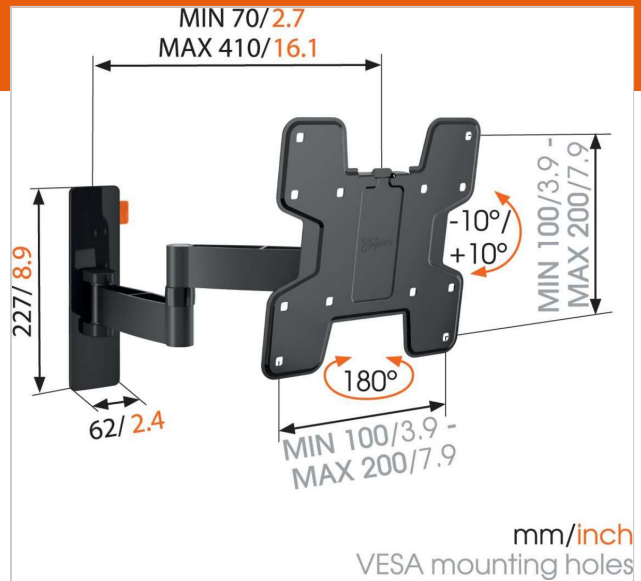

### Key Benefits

- Easily level your TV even after installation
- Guide your cables
- Simply Smart Value: Great comfort for an affordable price
- Tilt (up to 20°) to avoid reflections
- Use the app and mark the first drilling hole easily!

### TV bracket with turning function for TVs up to 15 kg

The WALL 3145 full motion TV bracket has a maximum weight capacity of 15 kg. Almost any model of TV, from 19" to 43" (48-109 cm), can be mounted on the wall with the WALL 3145. The maximum turning angle is 180° and the max. tilting angle is 20°. Also available in white.

### Your TV moves in all directions

Mount your TV on the wall with a full motion WALL TV bracket for the best view of your TV from anywhere in the room. You simply turn the TV towards you. You never again have to worry about annoying reflections. With the WALL full-motion wall mount, you can turn your TV to any desired position.

## Specifications

Product type number	WALL 3145	Product line	WALL
Article number (SKU)	8353110		
Colour	Black		
EAN single box	8712285335327		
Product size	S		
TÜV certified	Yes		
Tilt	Tilt -10°/+10°		
Turn	Full motion (up to 180°)		
Guarantee	Lifetime		
Min. screen size (inch)	19		
Max. screen size (inch)	43		
Max. weight load (kg)	15		
Max. bolt size	M8		
Max. height of interface (mm)	301		
Max. width of interface (mm)	302		
Max. distance to the wall (mm)	410		
Min. distance to the wall (mm)	70		
Number of pivot points	3		
Product group	Tv mount turn		
Universal or fixed hole pattern	Fixed		
What's in the box	<ul style="list-style-type: none"> <li>• Mounting instructions</li> <li>• TV mount guide app</li> <li>• TV mounting kit</li> <li>• Wall mount</li> <li>• Wall mounting kit</li> <li>• Cable clip</li> </ul>		